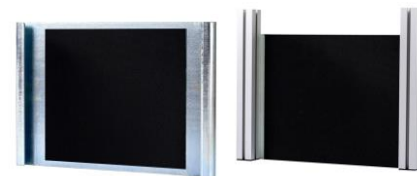

Disk Holders, Rack for accessories, Tablets and Harness

Accessory Holders

Totem Desmotec Pininfarina

Table for Accessories

Functional Stair

Porta Dischi

Flight Case D.SPORT

Ground Support Column V.PLUS / V.FULL

Inclined Footboard V.LINE

Soft Case V.MINI

Lateral Plate D.FULL / D.EVO o D.SPORT

Soft Case V.SPORT