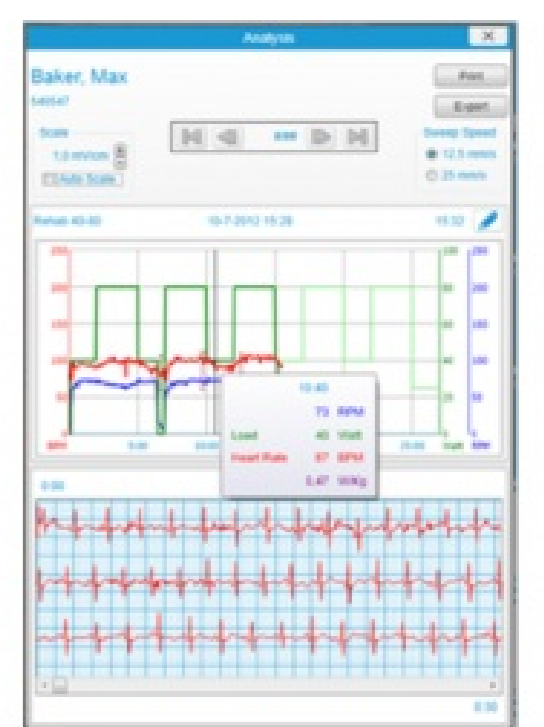

# Lode Cardiac Rehab Manager

High standards

Complete setup

Everything in control

Multifunctional software for all Lode ergometers

Turn-key Solution for Cardiac Rehabilitation